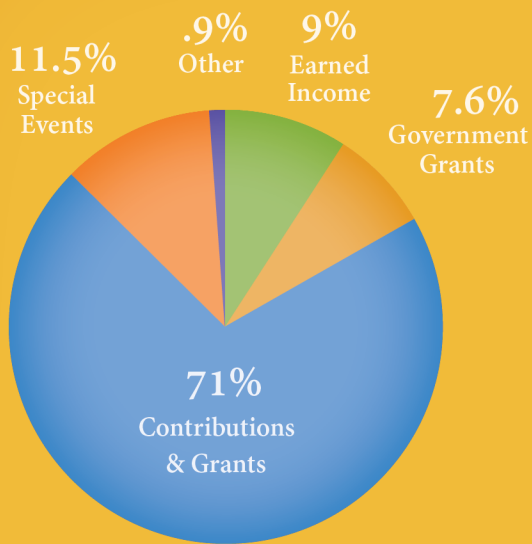

2014 STATEMENT OF ACTIVITIES

APRIL 1 2013 - MARCH 31 2014

REVENUE