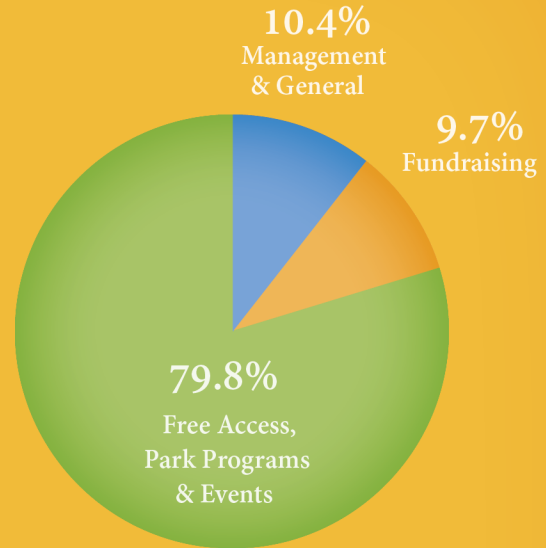

EXPENSES

Revenue & Support

Contributions and Grants	$930,632
Government Grants	$215,217
Special Events	$324,515
Earned Income	$253,525
Other	$28,253
Total Revenue & Support	$1,752,140

Expenses

Program Services	$2,197,577
Management & General	$286,839
Fundraising	$267,722
Total Expenses	$2,752,138

Net Revenue - $999,998